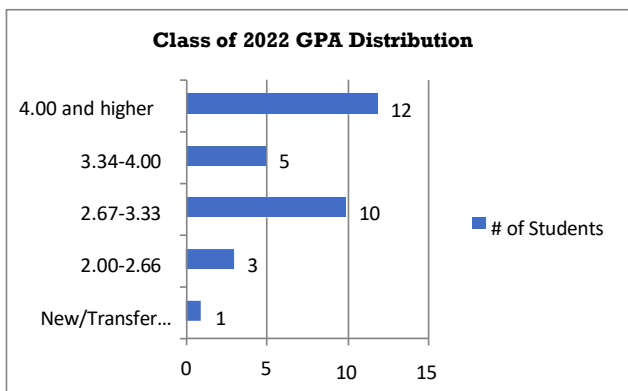

GPA

The grade point values are multiplied by the course credit to obtain the quality points value for each course. The sum of the quality points divided by the total number of credits attempted determines the student's weighted grade point average. Class rank is not computed nor reported at Christian Heritage School.

August 2020—July 2021 SAT Mean Scores

SAT	
EWR	545
Math	527

Grading Scale*

Grade	%	Standard	Honors	AP, DC
A+	97-100	4.34	4.67	5.34
A	93-96	4.00	4.34	5.00
A-	90-92	3.67	4.00	4.67
B+	87-89	3.34	3.67	4.34
B	83-86	3.00	3.34	4.00
B-	80-82	2.67	3.00	3.67
C+	77-79	2.34	2.67	3.34
C	73-76	2.00	2.34	3.00
C-	70-72	1.67	2.00	2.67
D+	67-69	1.34	1.34	1.34
D	63-66	1.00	1.00	1.00
D-	60-62	0.67	0.67	0.67
F	50-59	0.00	0.00	0.00

*Incomplete (INC)

Students who fail the first semester of a full year class with a grade of 59 or below will receive an INC and may retroactively receive passing grade of a D- in the first semester of the class if they make a grade of a C or higher for the second semester of that class.

*Pass (P)

Students in a long-term remote learning model received a P/F grade for the 2020-2021 school year.

Course Offerings 2022-2023

English

Literature & Composition 9
HLiterature & Composition 9
Literature & Composition 10
HLiterature & Composition 10
Survey of American Literature
Seton Hall Univ. Amer. Lit I*
Seton Hall Univ. Amer. Lit II*
Syracuse Univ, Presentational Speaking*
AP English Language & Comp.

Mathematics

Algebra I
H Algebra I
Geometry
H Geometry
Algebra II
H Algebra II
Pre-Calculus
H Pre-Calculus*
AP Calculus AB*
Contemporary Discrete Mathematics
Introductory Statistics

Science

Astronomy
Human Anatomy
Biology
H Biology
Chemistry
Coding
Physics
UConn Physics
3D Engineering Design
UConn Principles of Biology I*
UConn Principles of Biology II*

Social Studies

World Civilization I
H World Civilization I
World Civilization II
H World Civilization II
United States History
UConn United States History I*
UConn United States History II*
American Government
AP U.S. Gov't & Politics

Bible

Bible 9
Bible 10
Mission of God
Introduction to Life Calling
Apologetics
Christian Worldview Formation

World Languages

Spanish I
Spanish II
Spanish III
H Spanish III*
H Spanish IV*
UConn Spanish

Visual & Performing Arts

Symphonic Band
Concert Choir
Jazz Band
Chamber Choir
Kingsmen Singers
Music and Media Technology
UConn Music Fundamentals I*
UConn Music Fundamentals II*
2D Design
Painting

Electives/Community Service

UConn Problems of Philosophy*
Entrepreneurial Business
Internship
Teacher Aid
Yearbook
Community Service

Physical Education/Health

Physical Education
Health